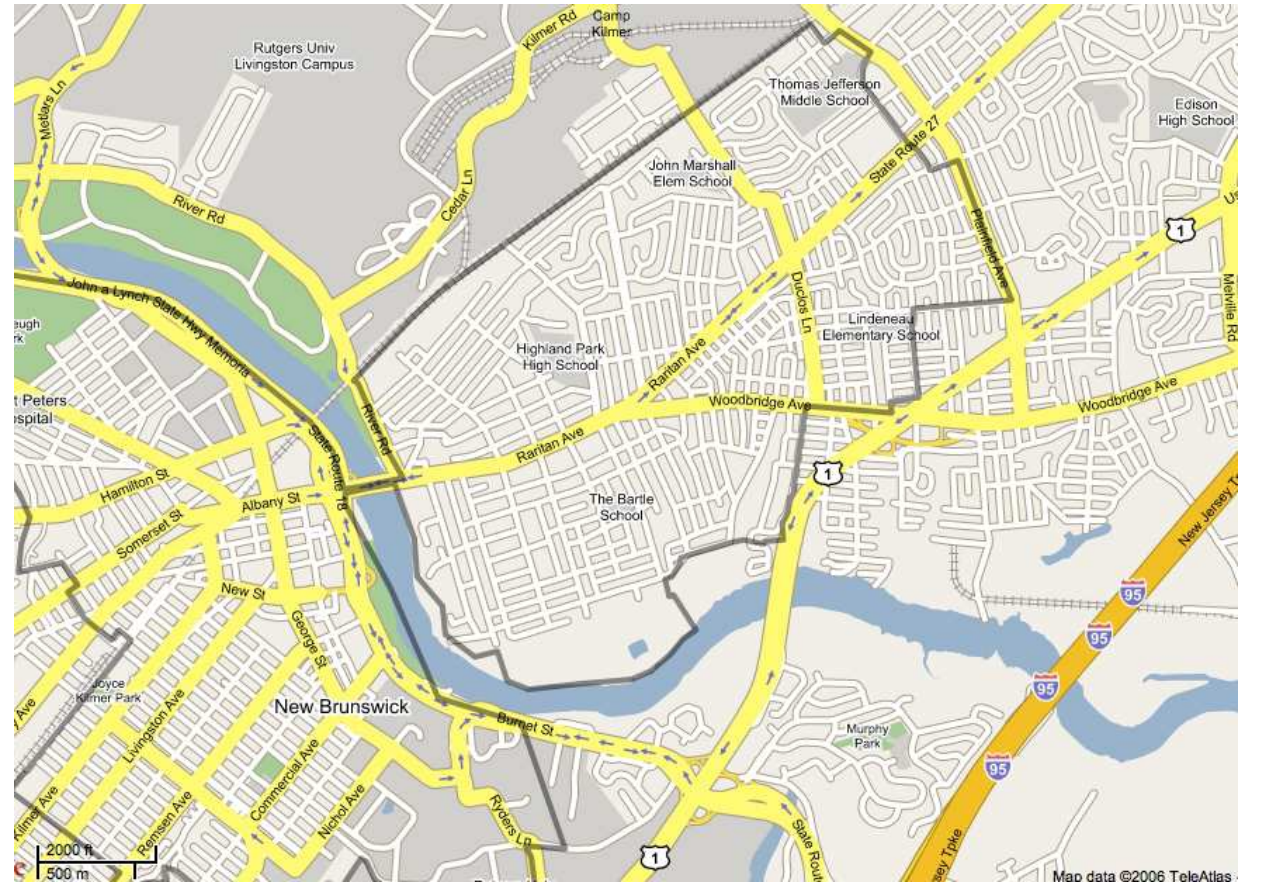

Congregation Ahavas Achim is affiliated with the Orthodox Union

Highland Park/Edison/New Brunswick Eruv Map

Eruv Hotline: 732-247-3788

Eruv Boundaries:

River Road at Bridge to railroad poles at Edison Railroad Station, right onto Reed St., left onto Central Ave., right onto Plainfield Ave. Right onto, Division St., cross 27 to Loring Ave., left at Ovington Ave., right at Plainfield Ave., right Jefferson Blvd., left Oakland, right on Fayette St., left onto Crosby Ave., right at Woodbridge, left onto Fox Road, right into woods behind Donaldson Apts., left onto walk/bike path at end of South 7th, left into park behind Highland Park Sanitation Dept., continue following river around park, left woods out of park behind homes on Sullivan Way, woods behind South Adelaide Ave., (including Elbert Ct., Cliff Ct., & Redcliffe Ave., River Rd., Raritan Ave, continue River Rd., to railroad bridge along eastern sidewalk. New Brunswick Eruv annex includes Robert Wood Johnson and St. Peters Hospitals, the Hyatt Regency, Poile Zedek, Hillel & Chabad House.